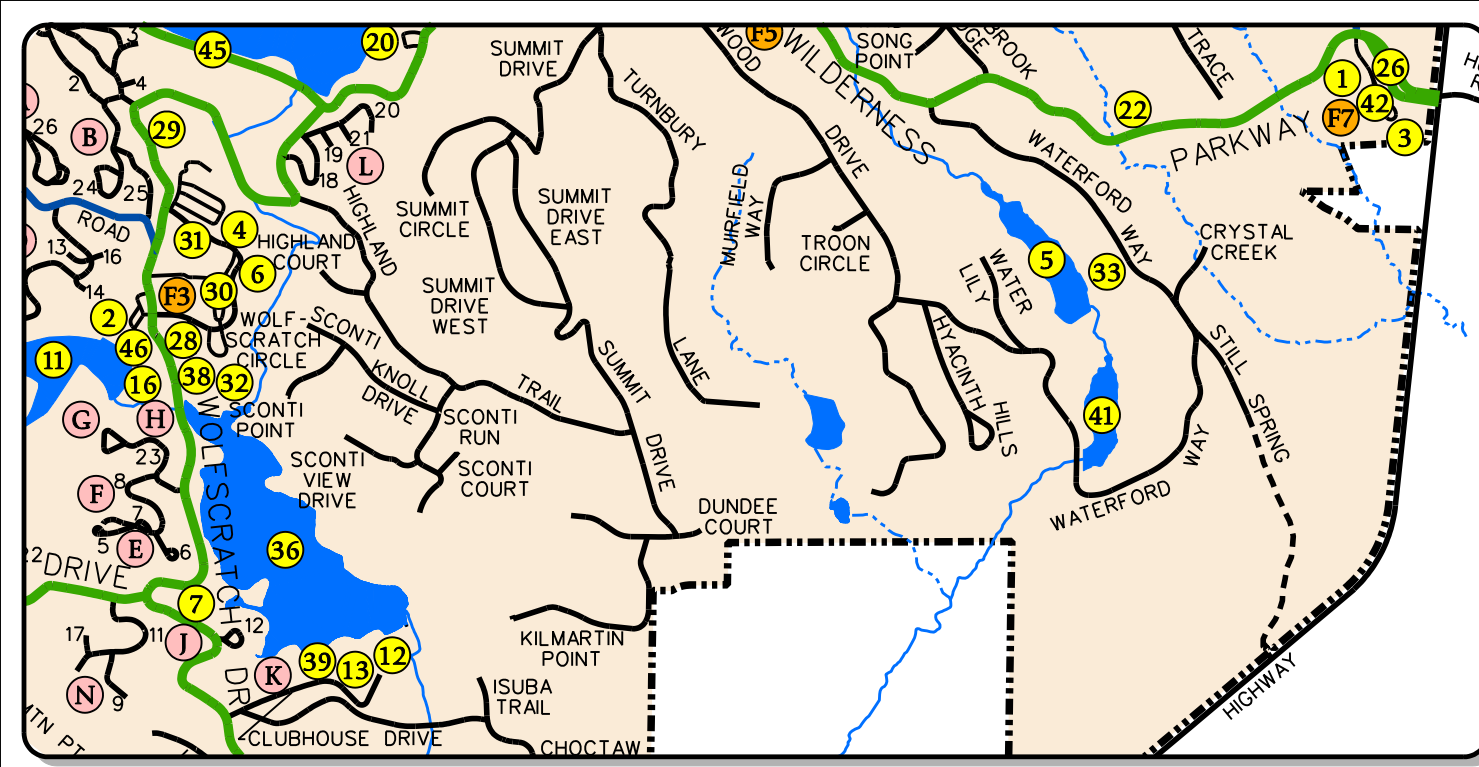

Phone Numbers

Public Safety	706-268-1792
Main Entrance	706-268-3376
North Entrance	706-268-3399
The Clubhouse at Lake Scontia	706-268-3326
Black Bear Pub	
Sunset Veranda	
Reservations / Carryout	706-268-1253
Duffers Bistro	706-268-3273
Amenity General Information	706-268-1092
Beach Club (Seasonal)	706-268-3317
Golf Pro Shop	706-268-3323
Marina	706-268-3303
Racquet Club	706-268-3367
Wellness Center	706-268-3441
Wildcat Pool (Seasonal)	706-268-3880