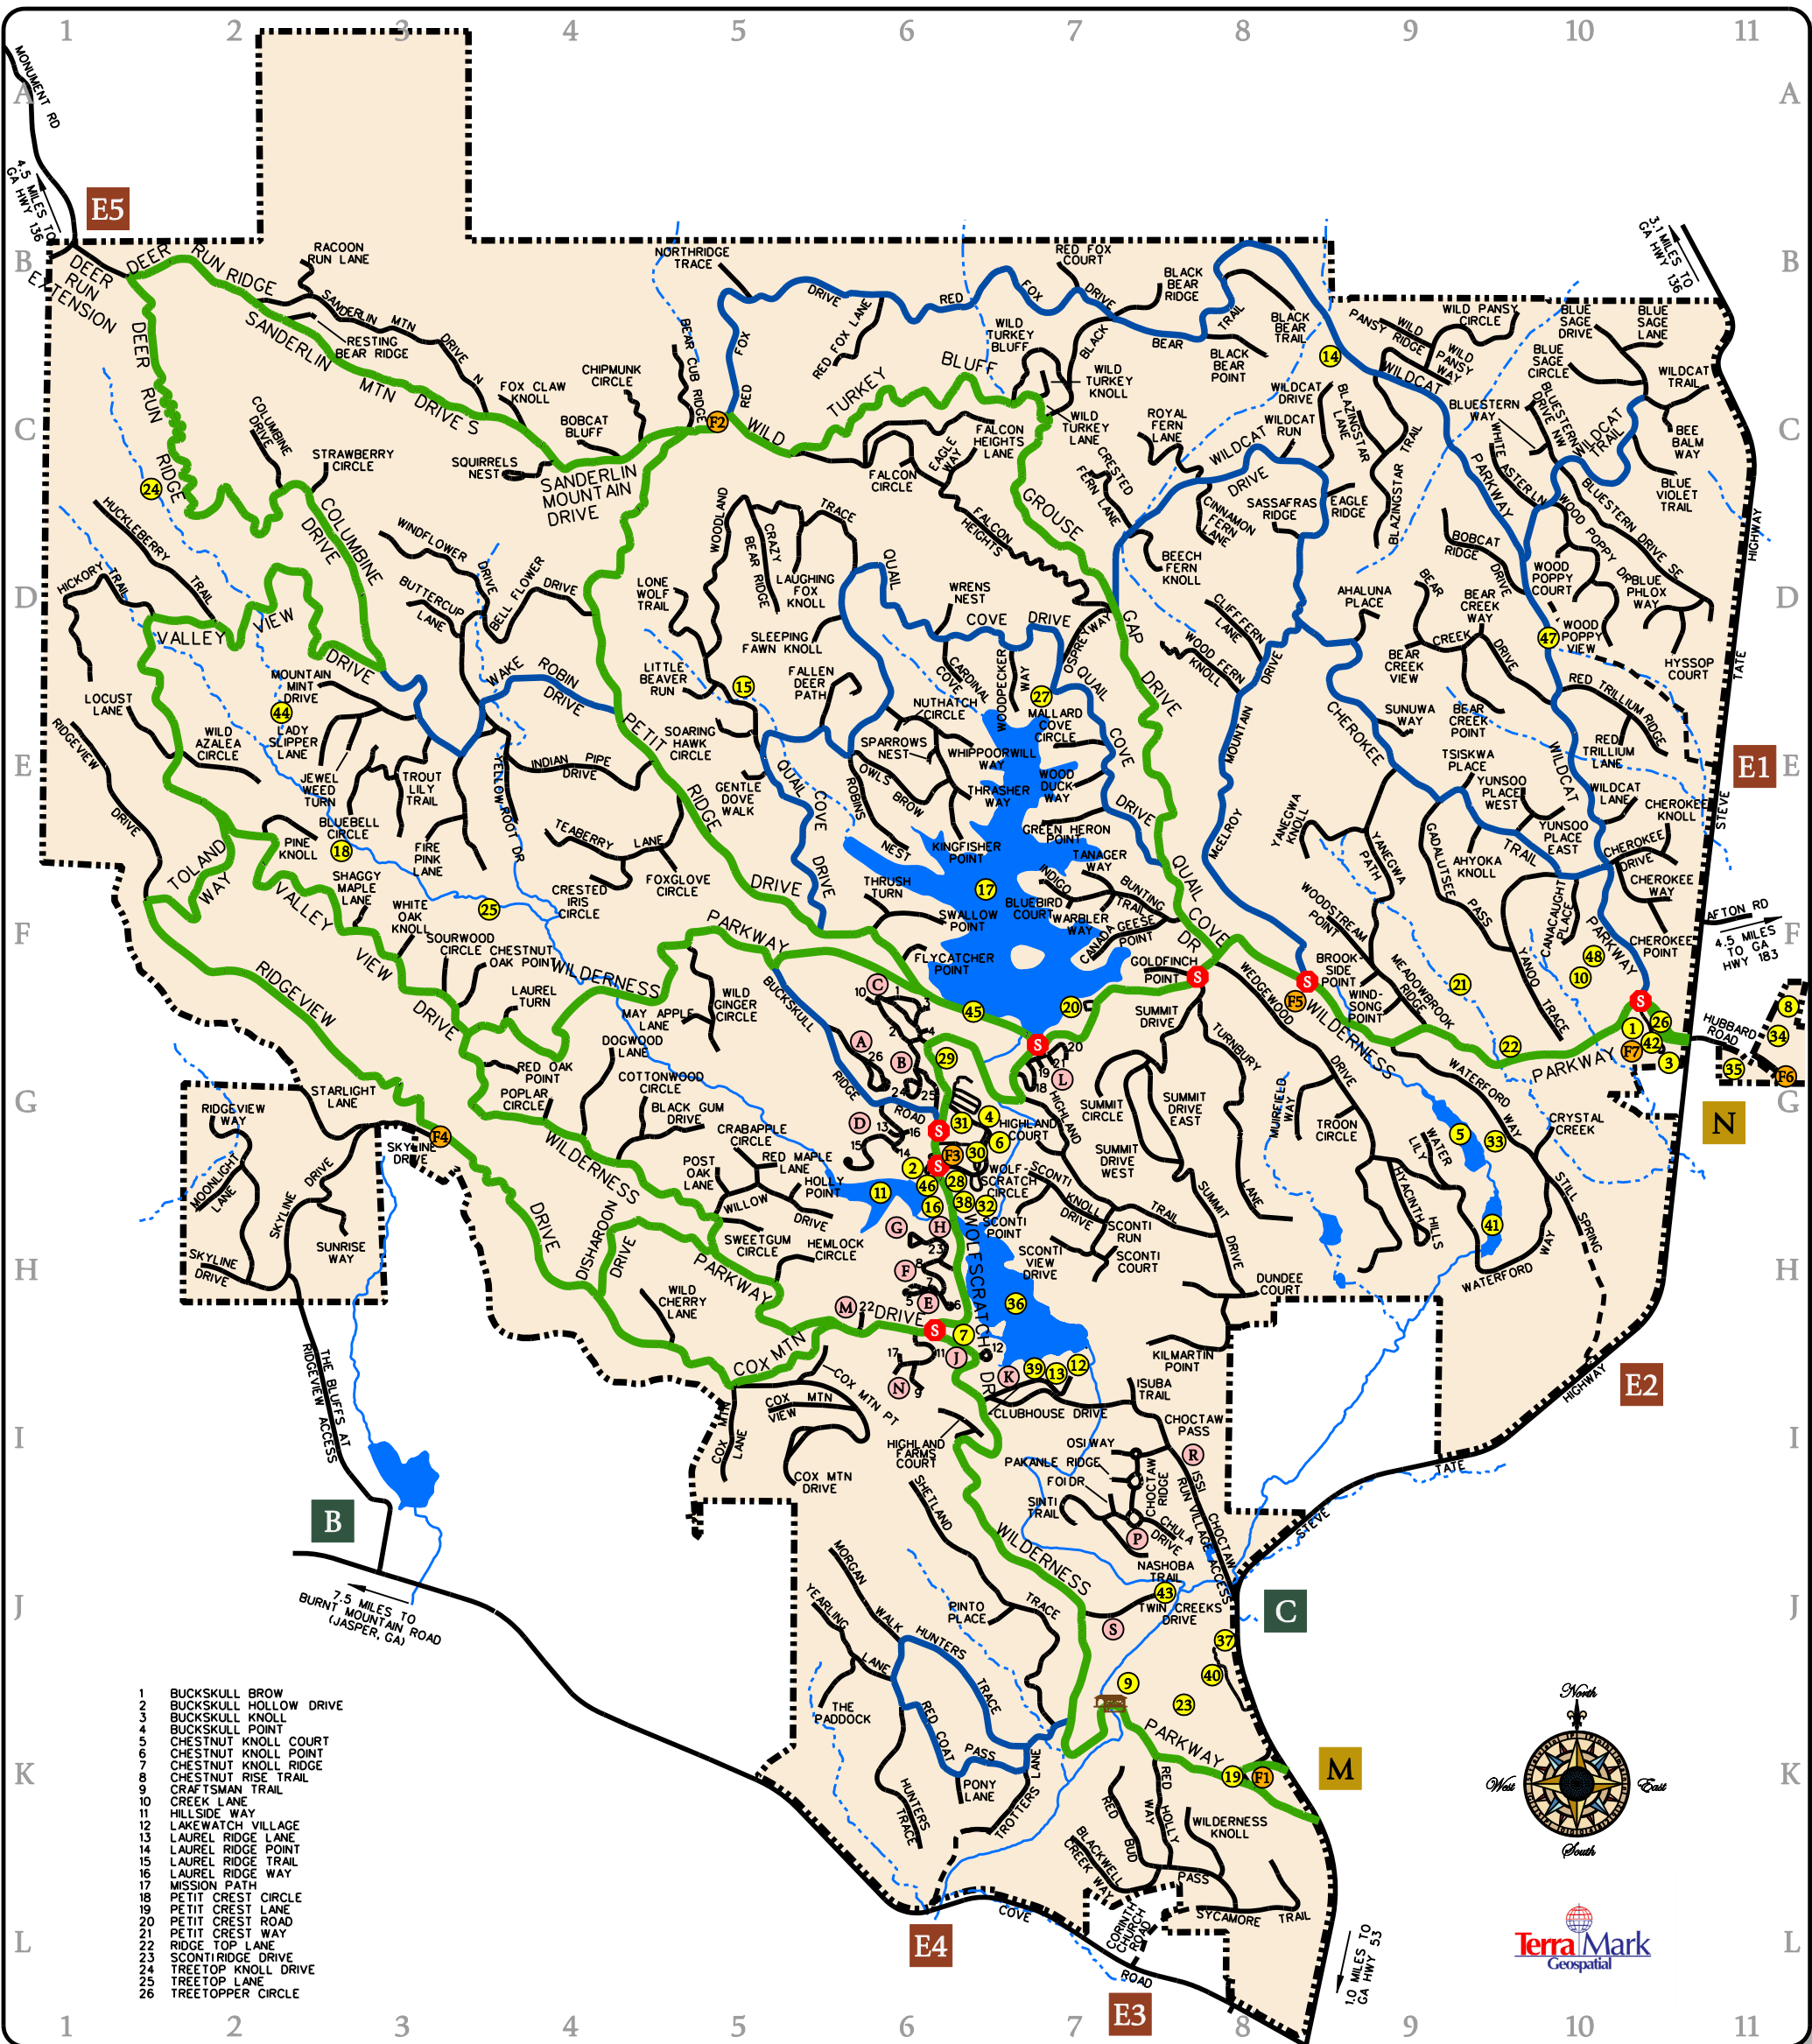

# Big Canoe Community Street Map

May 2023

- 1 BUCKSKULL BROW
- 2 BUCKSKULL HOLLOW DRIVE
- 3 BUCKSKULL KNOLL
- 4 BUCKSKULL POINT
- 5 CHESTNUT KNOLL COURT
- 6 CHESTNUT KNOLL POINT
- 7 CHESTNUT KNOLL RIDGE
- 8 CHESTNUT RISE TRAIL
- 9 CRAFTSMAN TRAIL
- 10 CREEK LANE
- 11 HILLSIDE WAY
- 12 LAKEWATCH VILLAGE
- 13 LAUREL RIDGE LANE
- 14 LAUREL RIDGE POINT
- 15 LAUREL RIDGE TRAIL
- 16 LAUREL RIDGE WAY
- 17 MISSION PATH
- 18 PETIT CREST CIRCLE
- 19 PETIT CREST LANE
- 20 PETIT CREST ROAD
- 21 PETIT CREST WAY
- 22 RIDGE TOP LANE
- 23 SCONTI RIDGE DRIVE
- 24 TREETOP KNOLL DRIVE
- 25 TREETOP LANE
- 26 TREETOPPER CIRCLE

### Legend

- |                              |                           |                       |  |
|------------------------------|---------------------------|-----------------------|--|
| <b>M</b> Main Entrance       | <b>E1</b> Wildcat         | Primary Street        | Fire Station                             |
| <b>N</b> North Entrance      | <b>E2</b> Waterford       | Secondary Street      | High Density Residential                 |
| <b>Restricted Access</b>     | <b>E3</b> Blackwell Creek | Local Street          | Amenities / Facilities                   |
| <b>B</b> Bluffs at Ridgeview | <b>E4</b> Equestrian      | Emergency Only        | Traffic Control Intersection             |
| <b>C</b> Choctaw Village     | <b>E5</b> Oglethorpe      | Direction and Mileage | Covered Bridge 12'-6" Height Restriction |

Master Street File POA Street Map 2023.dwg  
Sheet Size: 11" x 17"  
Print Date: 05-MAY-2023 09:30